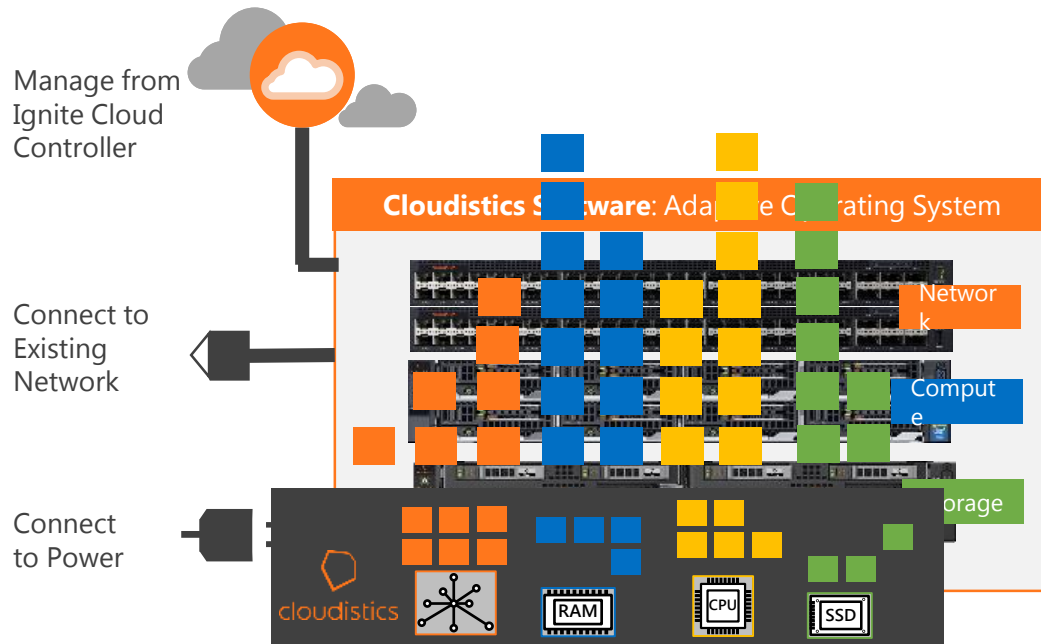

# What Makes A Platform Composable?

**Composable = Automated Infrastructure Without the Hassle of Managing Hardware**

# A Complete Composable Cloud Platform

The only all-inclusive cloud platform

**Fully integrated hardware and all software**

**Software Defined Everything**

**Independent scaling** on-demand, without disruption

**Federated resource pools** no interaction with hardware

**Micro-segmentation** segmented, shared resources

**SaaS-oriented Management** single pane, self-service interface

**Self-updating/healing** lights out platform control